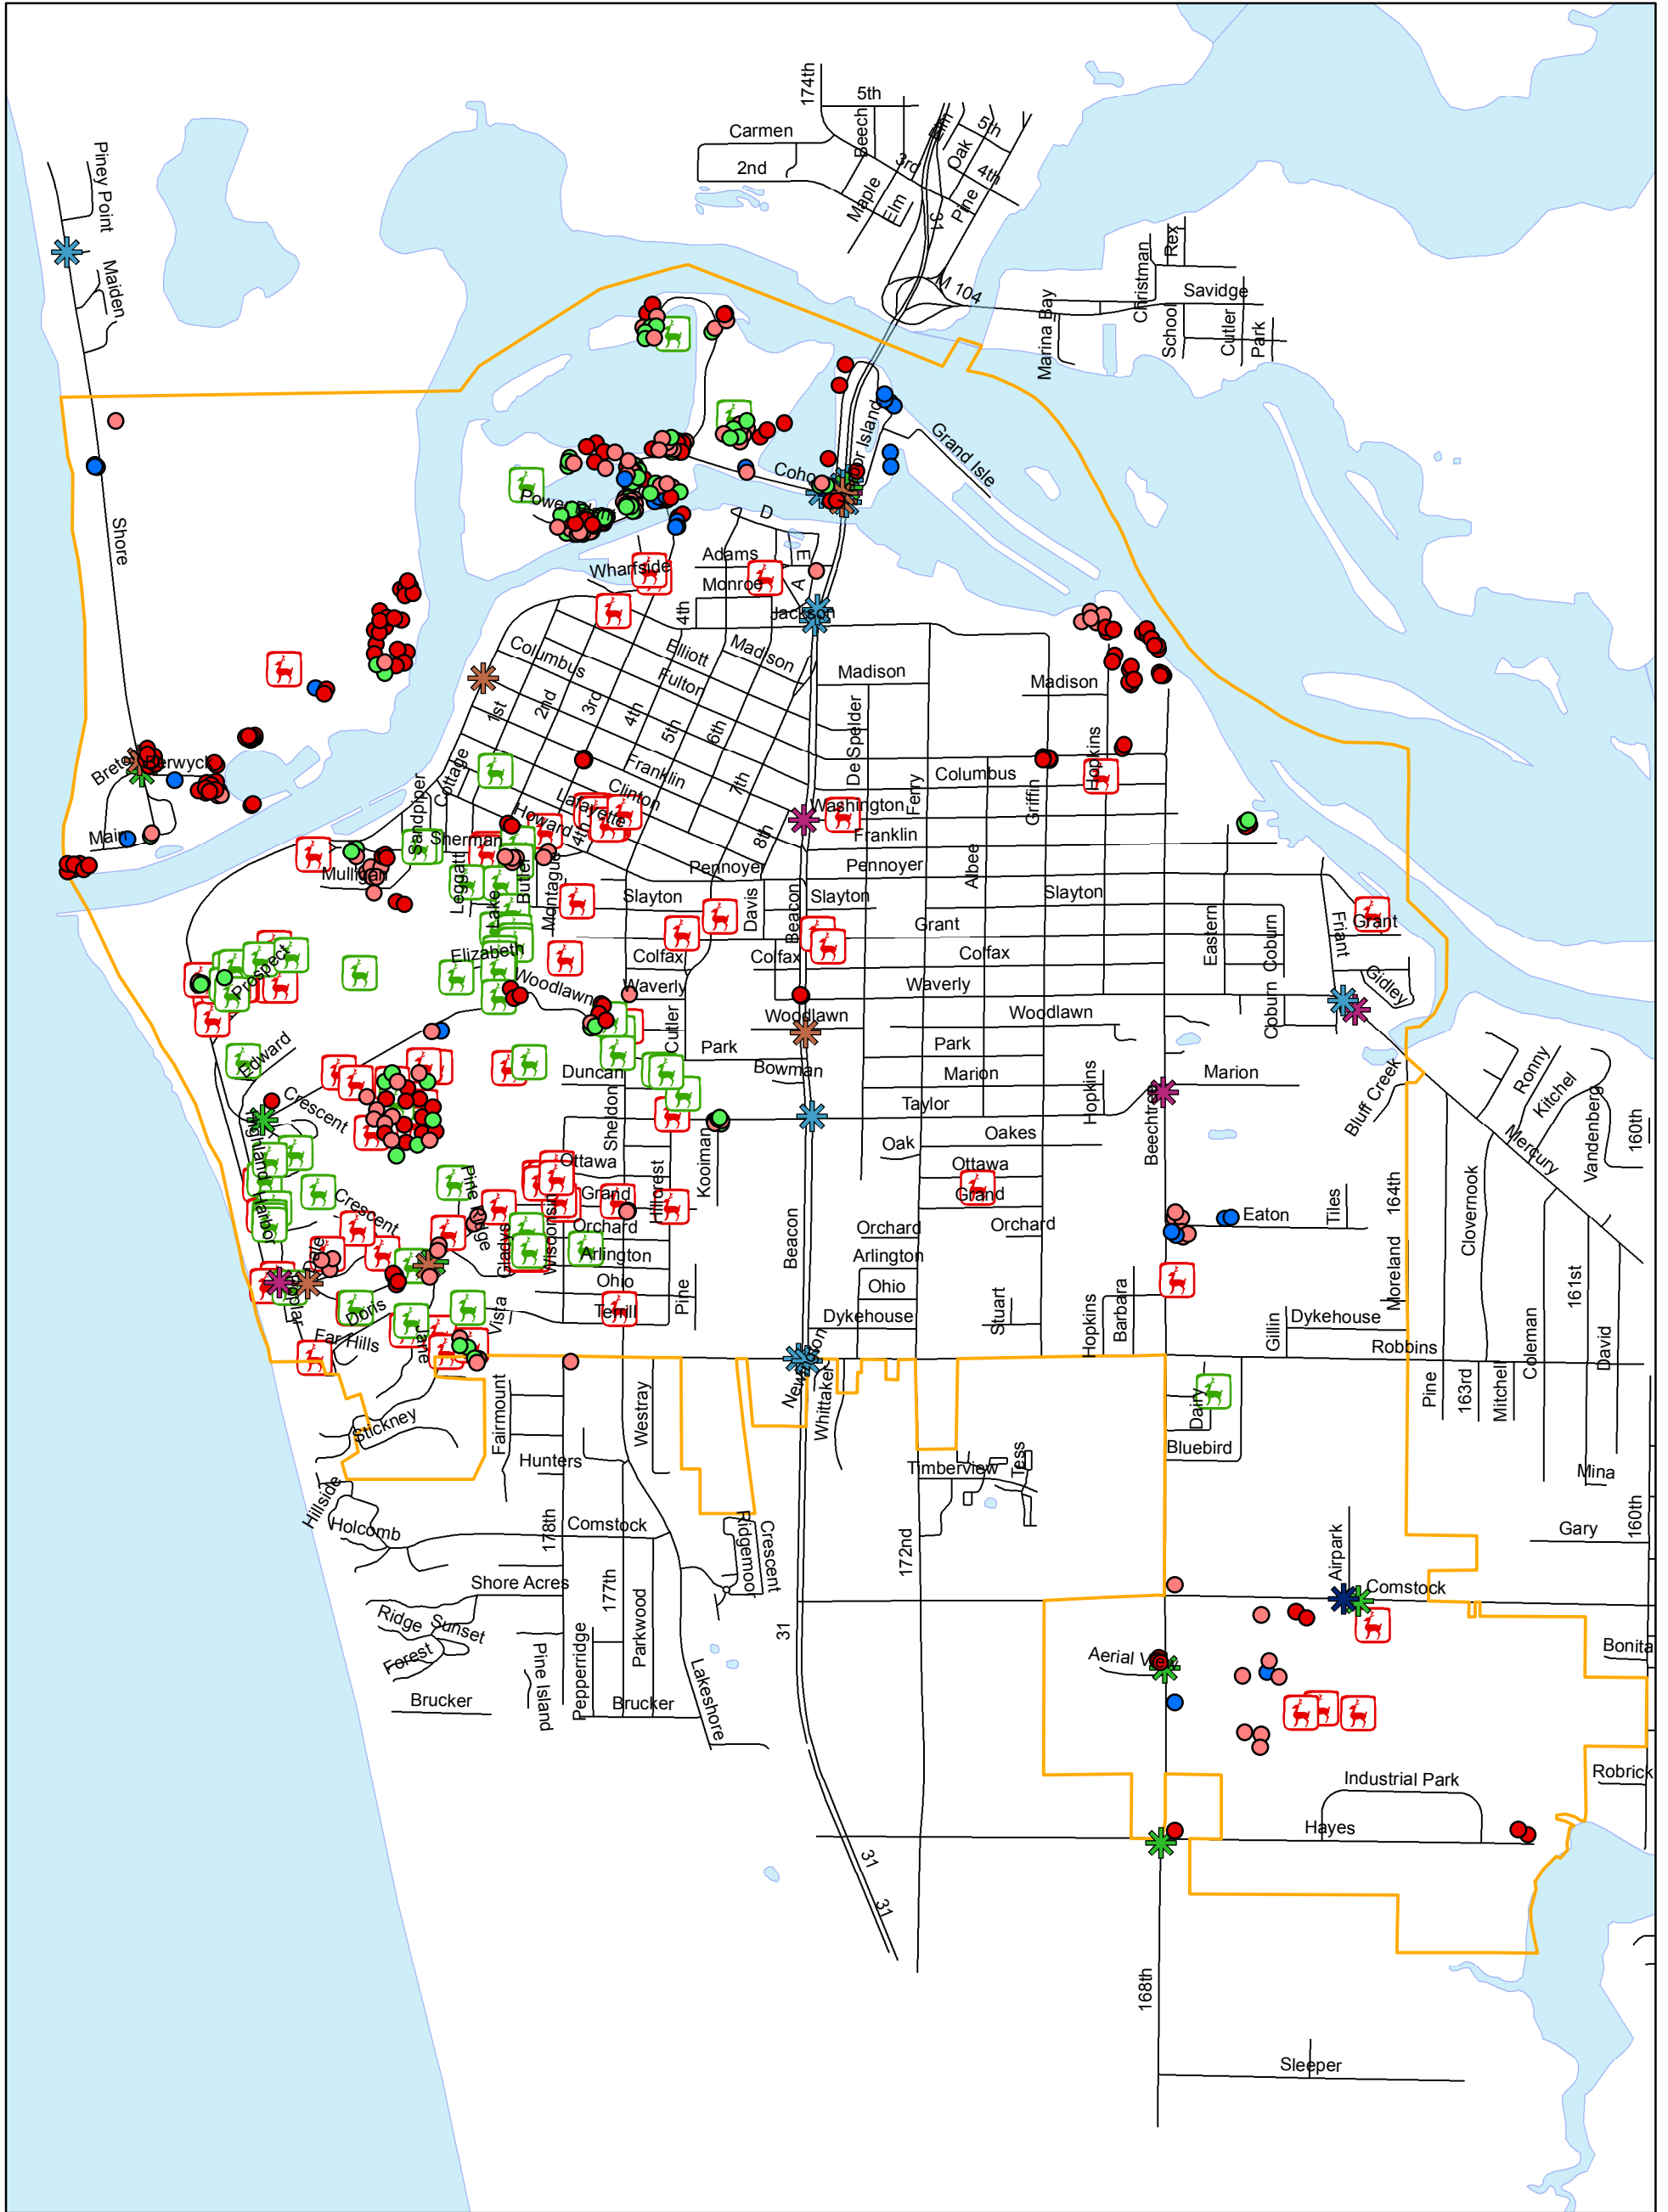

Grand Haven Deer Collisions, Sightings, & Damage 2004-2008

Deer Collisions

- 2004
- 2005
- 2006
- 2007
- 2008

Census 2008

- Buck
- Doe
- Fawn
- NA

Deer Damage 2007

Deer Damage 2008

City Limits

Roads