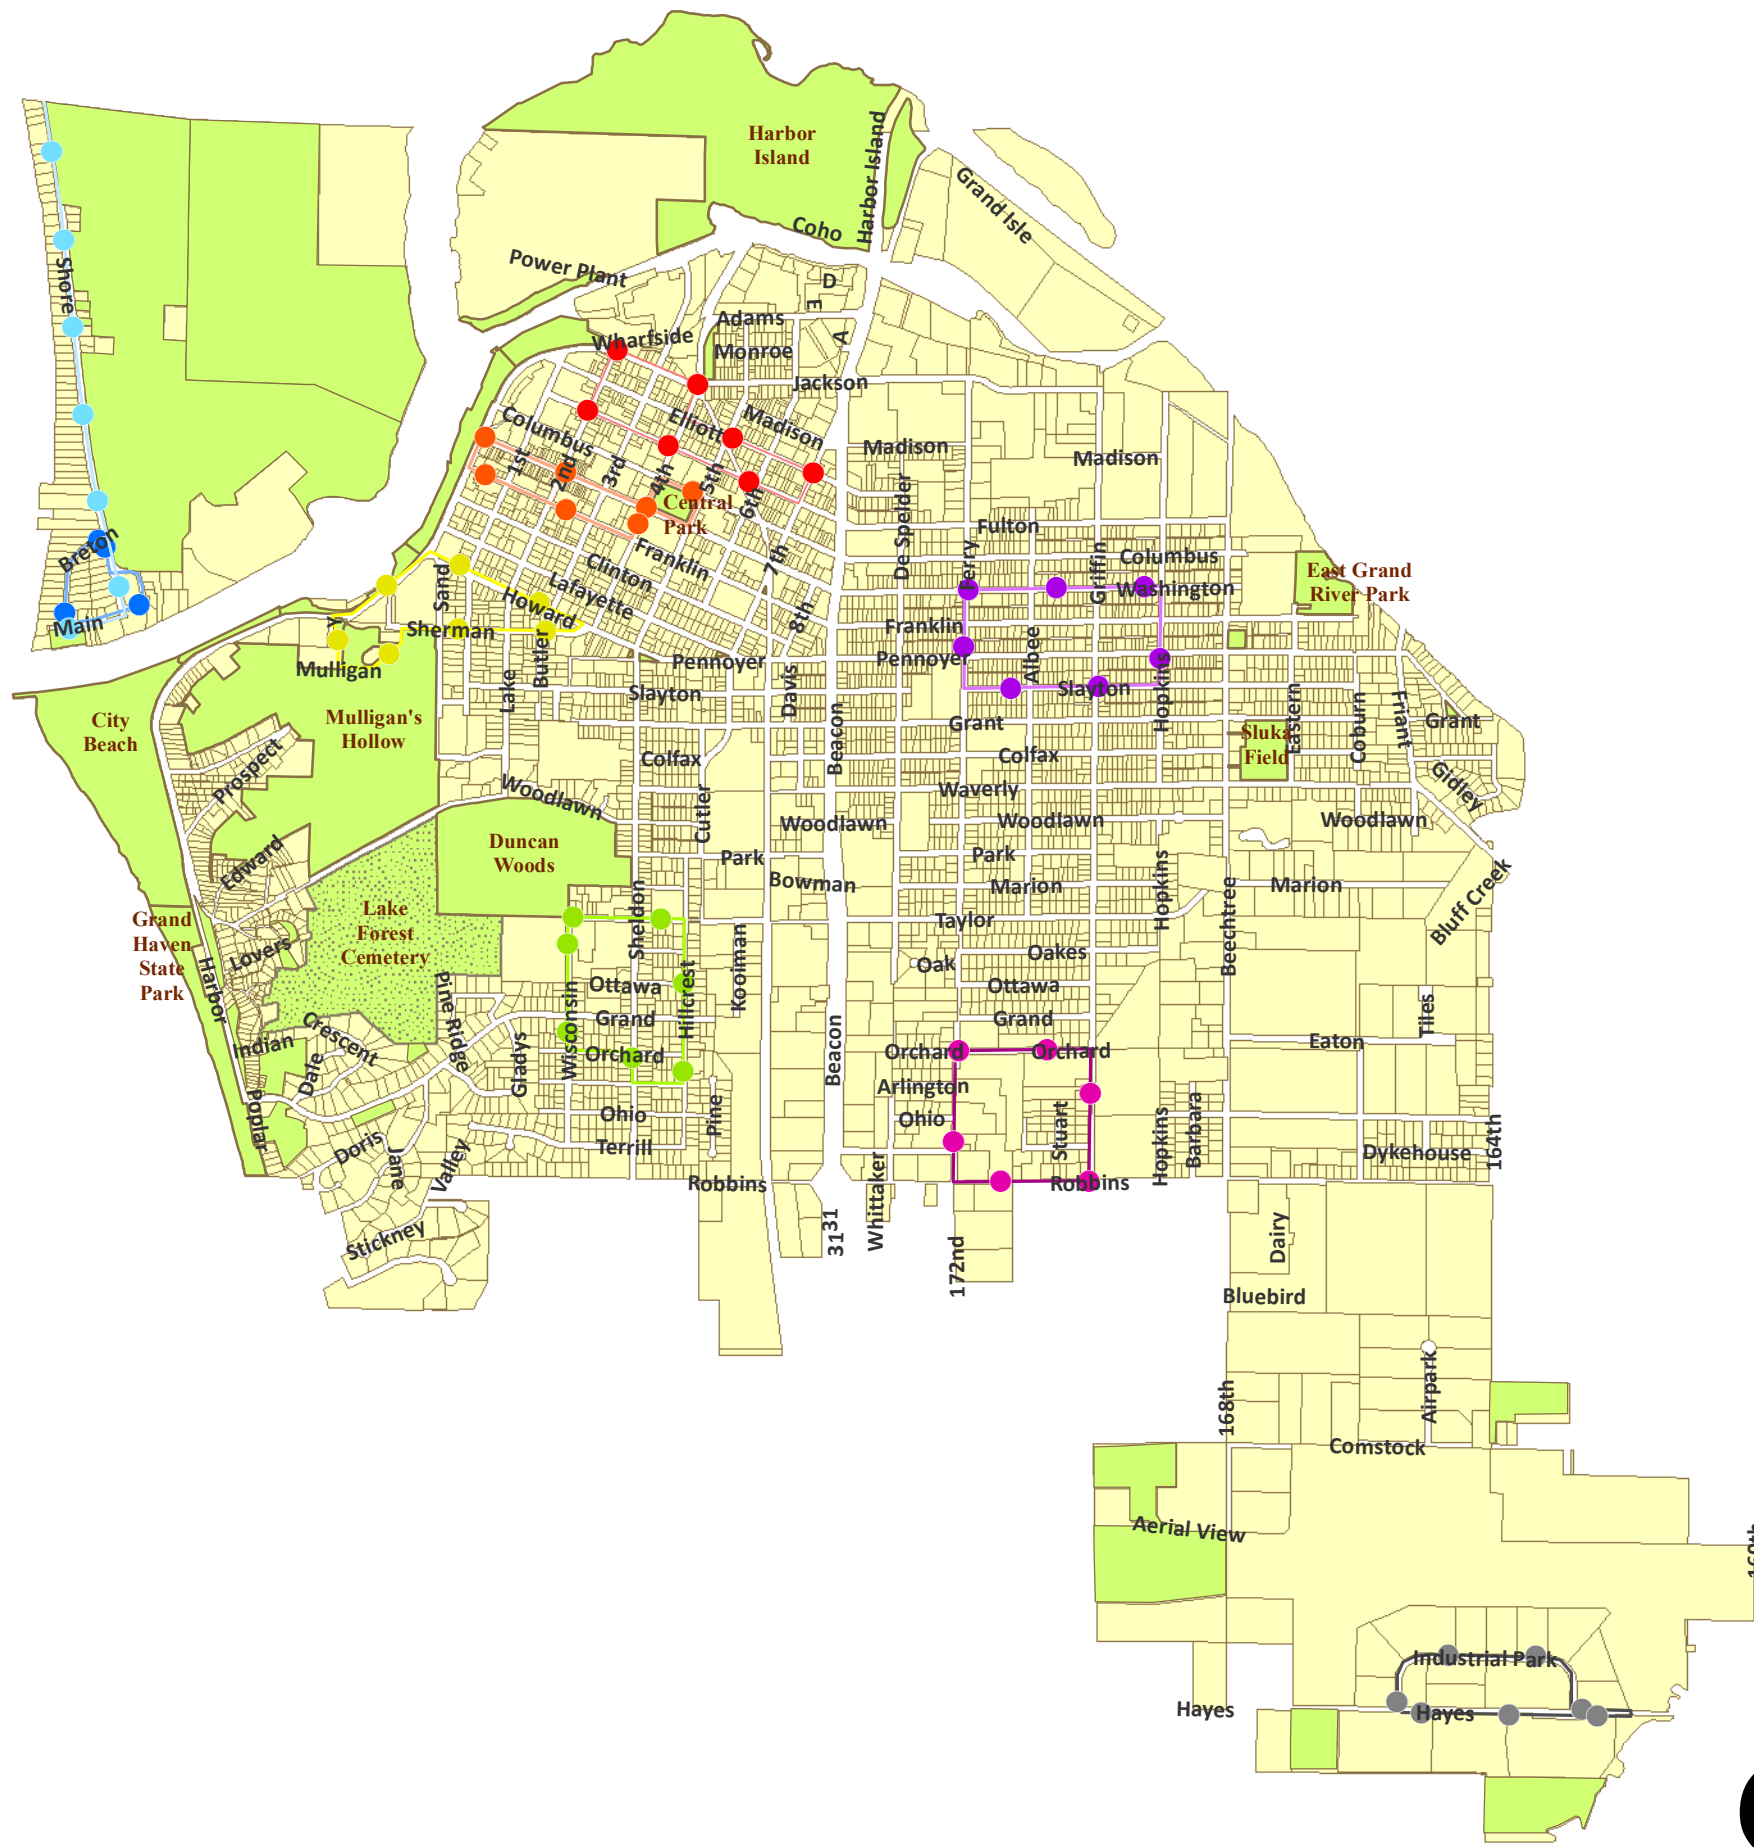

WALKABLE GRAND HAVEN Proposed Walking Routes - 1 mile

City of Grand Haven, MI

Legend

- Old Town walking route
- Downtown walking route
- YMCA walking route
- North Shore walking route (linear)
- Hospital walking route
- North Shore walking route (half mile loop)
- Easttown walking route
- SE walking Route
- Industrial walking route
- Parks
- Lake Forest Cemetery
- Parcel

Map prepared by the City of Grand Haven Planning & Community Development Department, July 2010.